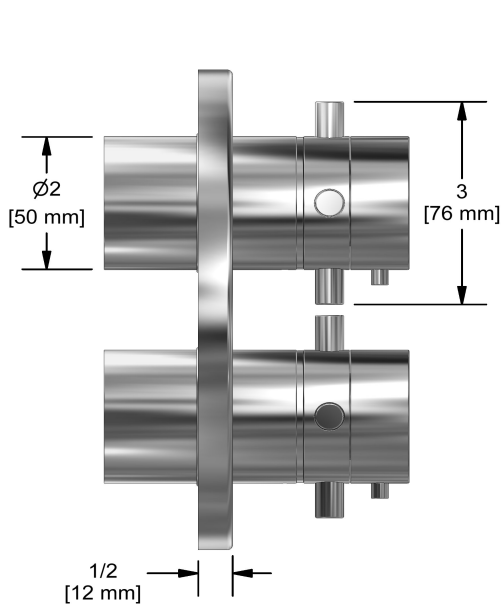

## Certifications

- CSA B125.1
- ASME A112.18.1
- ASSE 1016
- CMR248 Approval

4-way Type T/P coaxial valve trim  
**TPATM46+**

UPC®

Sizes, models and finishes may differ from those presented.