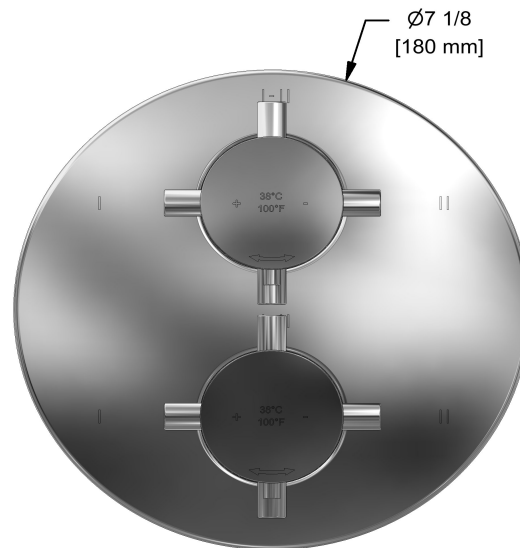

## Certifications

- CSA B125.1
- ASME A112.18.1
- ASSE 1016
- CMR248 Approval

4-way Type T/P coaxial valve trim  
**TPATM46+**

UPC®

Sizes, models and finishes may differ from those presented.